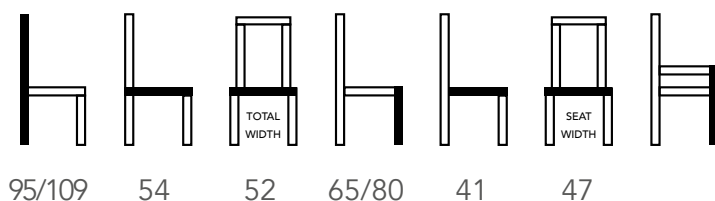

GRACE

Technical information

Extra images

MATEN / MEASUREMENTS

EXTRA INFO

MATERIALS

Frame	Metal and plywood
Zitting / Seat	Pu foam t-30/50 (thickness 65 mm) + pocket springs
Poten / Legs	Metaal / Metal
Back Filling	Pu foam combi t-25 (thickness 40 mm)

PACKING

Package	KARTON
Nr. of pcs	1
Size of package	114x52x82 cm
Weight package	10,5 KG